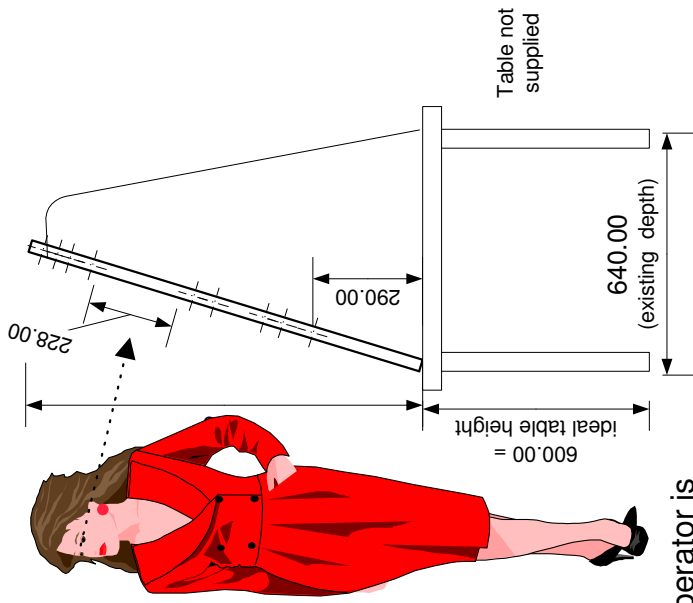

**Comparison of standard "IM" to "IM Senior" Maximum weight 35kg/70lbs per roll**

**Existing IM with 9ins screen**

**This operator is 1.64mt tall (5ft 4ins)**

*In case you're curious - she just came back from vacation and hasn't changed into her work clothes yet. Also, her colleague just said how nice she looked, which is why she's turning around.*

**Floor standing IM version with a 33" deep screen**